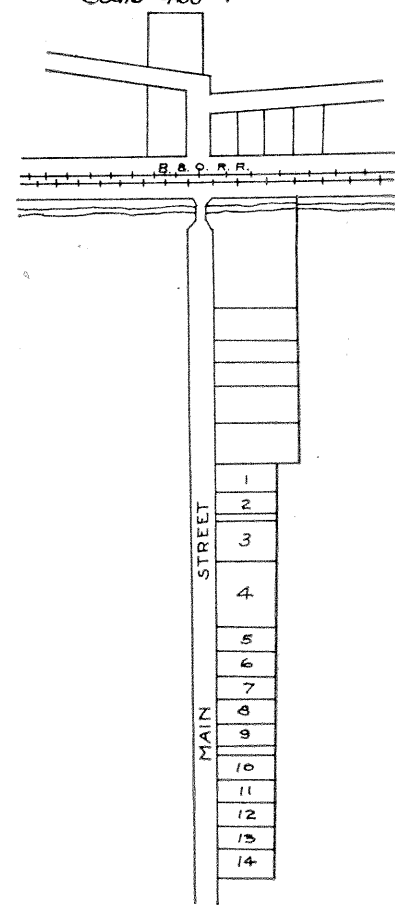

LONDONDEERRY

Scale 20 rods = 1 inch

SPENCERS STATION

Scale 400' = 1"

BRIDGEVILLE

Scale 20 rods = 1 inch